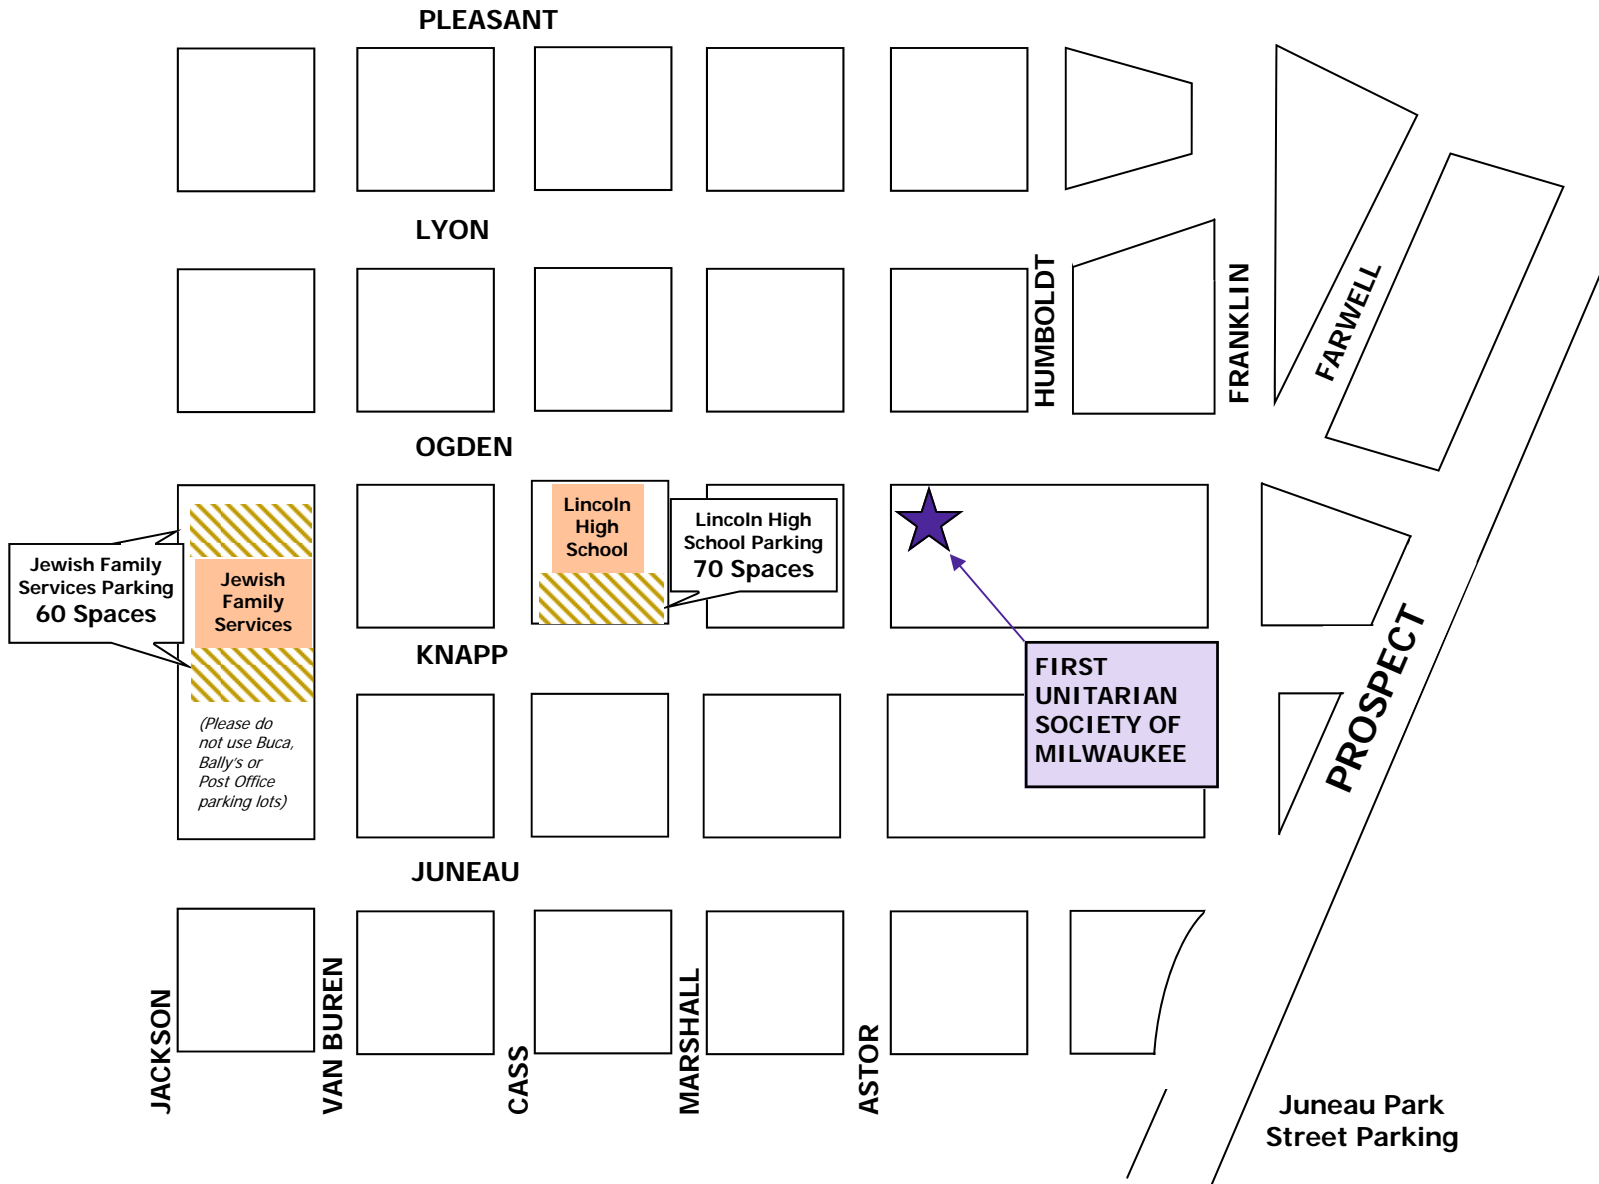

WHERE TO FIND PARKING on Sundays

(Map not drawn to scale)

On-street parking is available in immediate proximity to the church. Please take note of restrictions that may apply—parking notices are posted curbside on all surrounding streets.

Milwaukee County Transit Buses Serve First Church

Routes #10 & #30 bus stops are right on our corner,
and both the #15 (3 blocks) & # Green Line (4 blocks) routes stop nearby.
Schedules and maps are available at www.RideMCTS.com or at church.