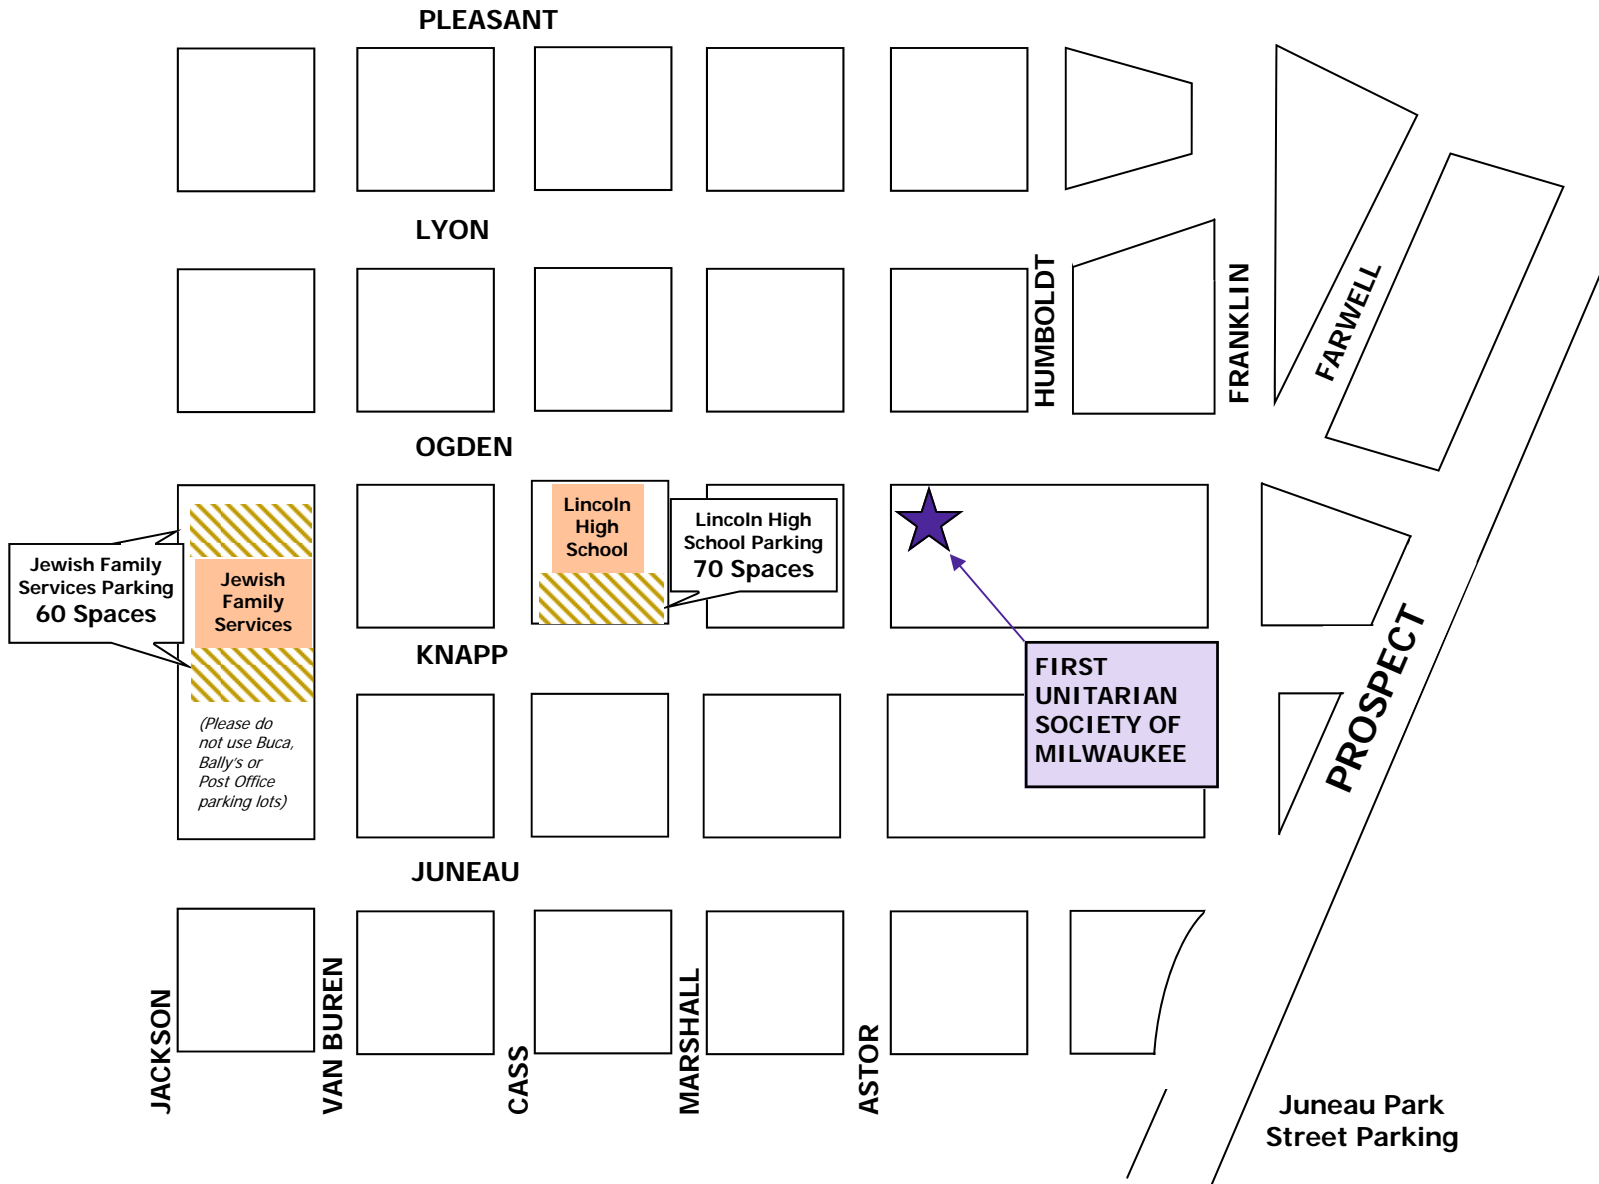

# WHERE TO FIND PARKING on Sundays

(Map not drawn to scale)

*On-street parking is available in immediate proximity to the church. Please take note of restrictions that may apply—parking notices are posted curbside on all surrounding streets.*

## Milwaukee County Transit Buses Serve First Church

Routes #10 & #30 bus stops are right on our corner,  
and both the #11 (3 blocks) & #15 (4 blocks) routes stop nearby.  
Schedules and maps are available at [www.RideMCTS.com](http://www.RideMCTS.com) or at church.